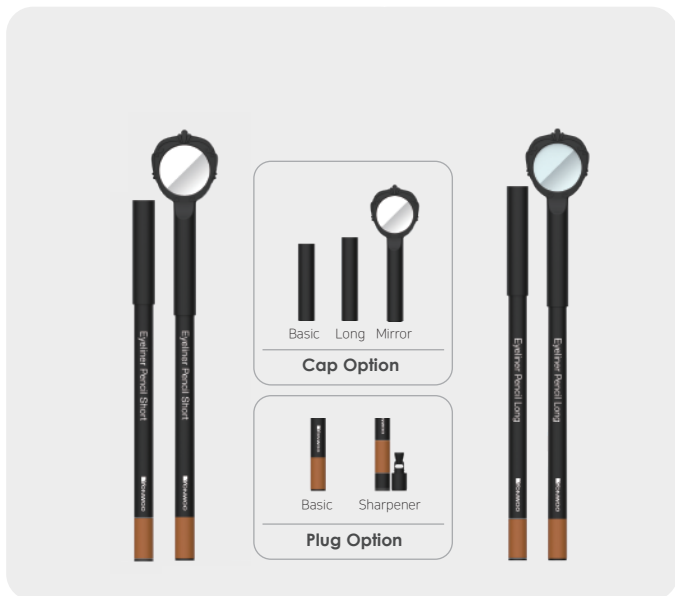

Point Shadow

Item Code	MU00008-EYS-UDD-ST
Size	(W)9.7 x (H)105.7mm
Capacity	0.8g

Eye Makeup

It covers a variety of eye makeup formulations.

YONWOO

Eyeliner Pencil Short

Item Code MU00004-EYL-TWT-ST
Size (W)9.2 x (H)140.7mm
Capacity 0.4g

Eyeliner Pencil Long

Item Code MU00004-EYL-EPL
Size (W)8.6 x (H)158.7mm
Capacity 0.4g

Eyeliner Pencil Straight

Item Code MU00002-EYL-TWT-ST
Size (W)8.6 x (H)120.8mm
Capacity 0.15g

Duo Eyebrow Pencil A

Item Code MU00001-EYB-DUE-ST
Size (W)6.6 x (H)147mm
Capacity 0.1g

Duo Eyebrow Pencil B

Item Code MU00001-EYB-DUA-ST
Size (W)6.6 x (H)140.4mm
Capacity 0.1g

Duo Eyebrow Pencil Shadow

Item Code MU00002-PEN-DUO-CC
Size (W)9.6 x (H)134.5mm
Capacity 0.2g + 0.8g

Eyebrow Tint Short