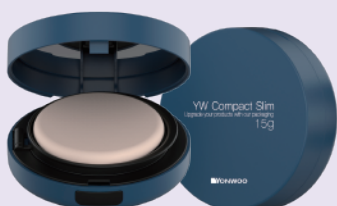

Micro Cushion Compact

Item Code | MU0015-MC-F0001
Size | (W)78 x (H)29mm
Capacity | 15ml

Micro Cushion Compact Ver.R360

Item Code | MU0015-MC-F0002
Size | (W)78 x (H)32.3mm
Capacity | 15ml

Face Makeup

Expand your choices with a wide range of face makeup products.

Side Button Compact

Item Code	MU0015-SBC-CO-F0001
Size	(W)75.3 x (H)30.9mm
Capacity	15ml

Side Button Compact Ver.R260

Item Code	MU0015-SBC-CO-F0002
Size	(W)75.3 x (H)34.7mm
Capacity	15ml

Side Button Compact Ver.Plate

Item Code	MU0015-SBC-CO-F0003
Size	(W)75.3 x (H)32.6mm
Capacity	15ml

YW Compact Slim

Item Code	MU0015-CP/YW-SL
Size	(W)77 x (H)27mm
Capacity	15ml

Simple Compact

Item Code	MU0004-COM-SIM-CC
Size	(W)60.4 x (H)20.8mm
Capacity	4ml